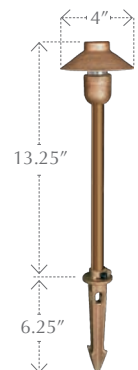

Listing:

U.L 1838 Listed Low Voltage Luminaire for wet locations

CCH5CB
CCH5LED1