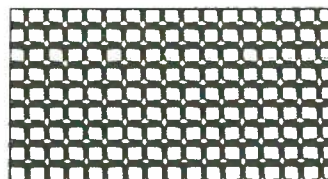

## INTERCHANGEABLE SCREENS

- Change to a finer or coarser screen by simply removing the retainer bracket on the bottom of the Filter Baskets

## FOUR FILTER SCREEN SIZES AVAILABLE:

24 MESH:

20 MESH:

10 MESH:

6 MESH:

**EASY-TO-REMOVE FILTERS**

Filtrific® Filter Tanks utilize a two piece lid, which makes the filters easily accessible; simply open the filter access cap and lift out the basket.