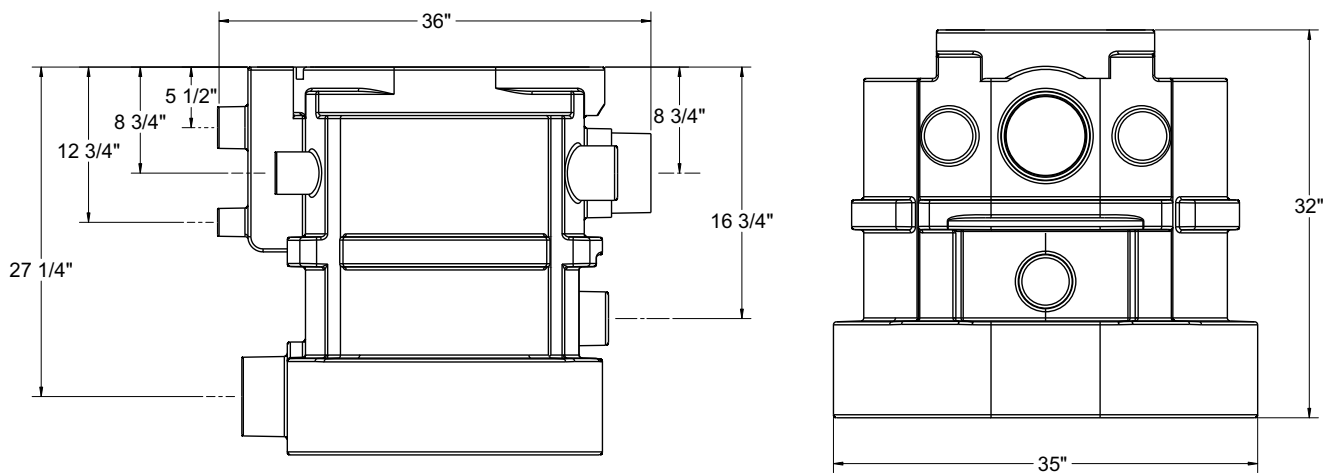

## T40SP SIDE-POD

PAGE: 18

# PRODUCT DIMENSIONS

# PRODUCT DIMENSIONS |