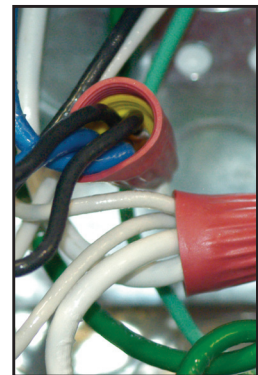

GORILLA NUTS – FEEL THE TORQUE!

Three years spent performing research and development. Listening to Contractors. Using our knowledge of the industry. Innovating. It's what King Innovation is known for, it's what we live by, and we've done it again. Introducing Gorilla Nuts. With superior torque, increased wire range, and a flexible skirt, Gorilla Nuts is a beast of a connector. Wire connector technology has been raised to a whole new platform. Feel The Torque!

Torque Performance Exterior

Sharp Wire Technology™

Greater Torque and Twisting Leverage

Comfortable Cushion Grip

Flexible WorkSkirt™