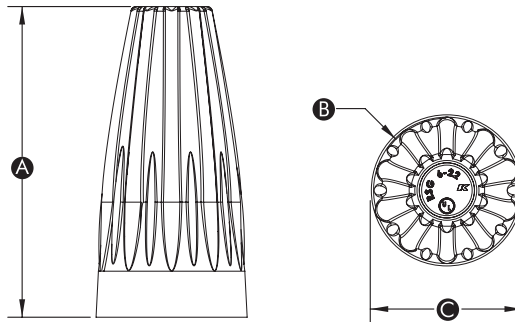

Connector Size: 1 11/32" x 5/8"

Wire Type: Copper/Copper

Wire Range: Min 2 #18/Max 2 #8

Temperature Rating: 105°C (221°F)

Measurements (Inches):

A - 1.350

B - 0.626

C - 0.650