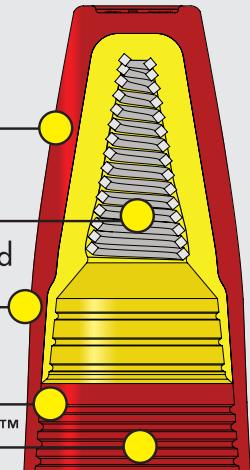

Connector Size: 1 11/32" x 5/8"

Wire Type: Copper/Copper

Wire Range: Min 2 #18/Max 2 #8

Temperature Rating: 105°C (221°F)

Measurements (Inches):

A - 1.350

B - 0.626

C - 0.650

FEEL THE TORQUE!

FEATURES	BENEFITS
Expanded wire range of red and yellow connectors	Less inventory, improved coverage, fits a wide amount of wires; easily handles 5 #12s—solid or stranded copper wires
Sharp Wire Technology™	Square cut spring provides a secure connection and wire bite with first twist
Design features a flexible WorkSkirt™	Protects over stripped wires, folds to meet box fill space
Torque Performance Exterior (TPE) outer molding	Provides outstanding twisting leverage and greater torque, quickly tightens down
Cushioned raised ribs and lobe design	Cushion grip offers comfort when squeezing, won't slip when pushing into the box

GORILLA NUTS – FEEL THE TORQUE!

Three years spent performing research and development. Listening to Contractors. Using our knowledge of the industry. Innovating. It's what King Innovation is known for, it's what we live by, and we've done it again. Introducing Gorilla Nuts. With superior torque, increased wire range, and a flexible skirt, Gorilla Nuts is a beast of a connector. Wire connector technology has been raised to a whole new platform. Feel The Torque!

Torque Performance Exterior

Sharp Wire Technology™

Greater Torque and Twisting Leverage

Comfortable Cushion Grip

Flexible WorkSkirt™

Look for these other great products from Gorilla Nuts:

Orange/Blue

Blue/Gray