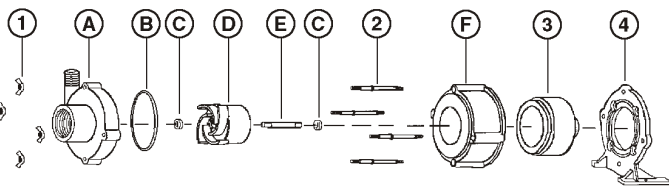

Specifications

Model No.	Item No.	Intake	Discharge	Listing(s)	HP	Volts	Hertz	Amps	Watts	Performance (GPH @ Head)					Shut Off Feet	PSI	Pwr. Cord (ft)	Weight (Lbs.)
										1'	3'	6'	9'	15'				
4-MD-SC	582503	1" FNPT	1/2" MNPT	UR/C-CSA	1/10	115	60	1.7	185	850	810	765	710	550	24.3	10.5	6	9.00
4-MD-SC	582598	1" FNPT	1/2" MNPT												0.0	6	2.00	

Replacement Parts

ITEM	PART NO.	DESCRIPTION
A	182010	Volute
B	924007	O-Ring
C	921077	Thrust Washer
D	183132	Impeller
E	180057	Shaft
F	182005	Housing
1	920003	Wing Nut
2	911403	Stud, Collared
3	183602	Drive Magnet
4	180037	Mtg. Bracket