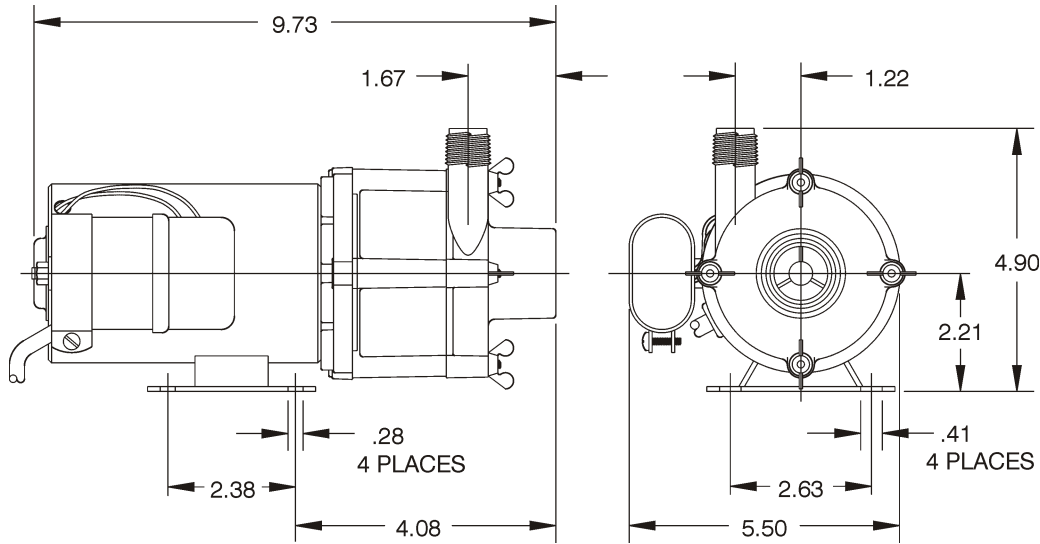

Little Giant Pump Co.

4-MD-SC

NOTE: Designs and dimensions may vary for various reasons (i.e. type of motor). This information should be used as general guide rather than an unqualified guarantee. Specifications are subject to change without prior notice.

Specifications

Model No.	Item No.	Intake	Discharge	Listing(s)	HP	Volts	Hertz	Amps	Watts	Performance (GPH @ Head)					Shut Off Feet	PSI	Pwr. Cord (ft)	Weight (Lbs.)
										1'	3'	6'	9'	15'				
4-MD-SC	582503	1" FNPT	1/2" MNPT	UR/C-CSA	1/10	115	60	1.7	185	850	810	765	710	550	24.3	10.5	6	9.00
4-MD-SC	582598	1" FNPT	1/2" MNPT												0.0	6	2.00