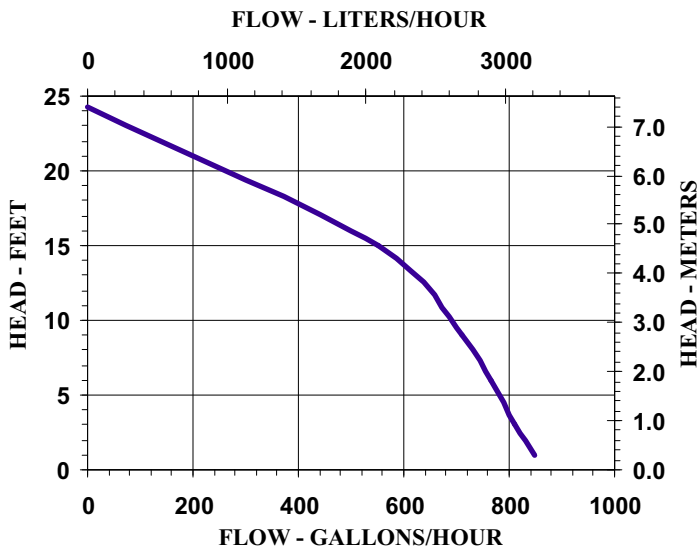

Little Giant Pump Co.
PO Box 12010
Okla. City, OK 73157
Phone: 405.947.2511
Fax: 405.228.1550
www.LittleGiantPump.com