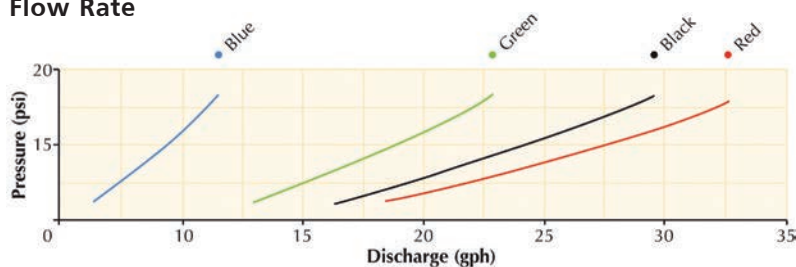

## Features

- Winged base with 'Quick' thread for rapid and easy installation.
- No tools required.
- Choice of three spray patterns – 360°, 180°, 90°.
- Four color coded flow rates.

## Applications

Home and landscaped gardens and horticultural applications.

SPRAYS

Single Piece Jets  
360°

Single Piece Jets  
180°

Single Piece Jets  
90°

Performance					
COLOR AND ORIFICE SIZE	PRESSURE (psi)	FLOW (gph)	DIAMETER (ft)	RADIUS (ft)	
Blue 0.04"	10	7.5	5.7	2.8	4.0
	15	9.5	6.6	3.3	4.6
	20	11.0	7.5	3.8	5.3
Green 0.06"	10	15.0	7.0	3.6	4.6
	15	18.8	7.9	4.1	5.3
	20	21.8	8.9	4.7	6.0
Black 0.067"	10	19.4	8.4	4.3	5.6
	15	24.2	9.3	5.0	6.3
	20	28.2	10.2	5.6	7.0
Red 0.075"	10	21.7	9.0	5.0	6.3
	15	27.4	9.8	5.6	6.9
	20	31.4	10.8	6.3	7.6

## Flow Rate